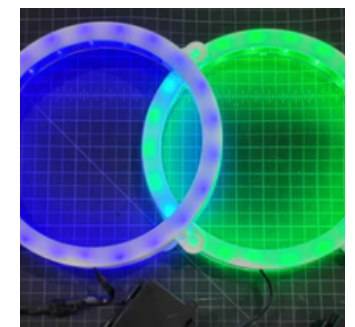

**CUSTOM CARRYING BAG
\$20 ADD-ON**

**3.5" WOOD
OVERSIZED DICE**

CORNHOLE ACCESSORIES

**CUSTOM BAGS (8 BAGS)
\$100**

**CUSTOM SCOREBOARDS
\$70**

**CORNHOLE
CARRYING BAG \$35**

**LED LIGHTS (20 COLORS)
\$35**