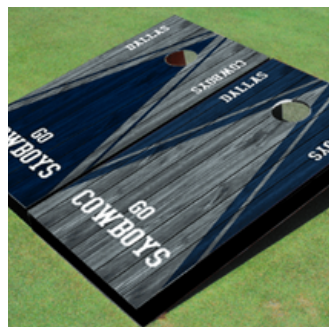

TEAM, MILITARY, & INSTOCK CORNHOLE SETS

CORNHOLE BOARDS SETS COMES WITH 2 CUSTOM CORNHOLE BOARDS THAT ARE ACA REGULATION SIZED (48 INCHES LONG BY 24 INCHES WIDE WITH A 6-INCH DIAMETER HOLE) AND 8 MATCHING DUCK CLOTH BAGS (2 SETS OF 4). THE SET IS FULLY ASSEMBLED SO IT'S READY TO PLAY. MADE IN THE USA OF THE HIGHEST QUALITY MATERIALS AND CRAFTSMANSHIP. PLEASE NOTE THAT OUR SPORTS TEAM AND OFFICIALLY LICENSED BOARDS ARE NOT THE EXACT SAME CONSTRUCTION AS OUR STANDARD CUSTOM CORNHOLE

ALL SPORTS BOARDS AND BE MIXED AND MATCHED WITH DESIGN TYPES AND EVEN OTHER TEAMS!

ALTERNATING LONG STRIPE

ALTERNATING LONG STRIPE

ALTERNATING BORDER

ALTERNATING TRIANGLE

ALTERNATING WOOD LOOK TRIANGLE

ROSEWOOD ALTERNATING BORDER

SOLID ROSEWOOD

ALTERNATING BASKETBALL COURT

ALTERNATING DIAMOND

ALTERNATING SOLID

FIELD LONG STRIPE ALTERNATING

UNITED STATES ARMY ALTERNATING

GO ARMY MATCHING BORDER

GO ARMY SOLID YELLOW

NFL ALTERNATING WOOD LOOK TRIANGLE

WONDERFUL BEACH

CUSTOM CONNECT FOUR & TUMBLE TOWERS & ACCESSORIES

GIANT TUMBLE TOWERS

\$189.99 PER SET

**FULL SET DESIGN
\$20 ADD-ON**

**CUSTOM CARRYING
BAG \$20 ADD-ON**

**CUSTOM DESIGNS &
LOGOS**