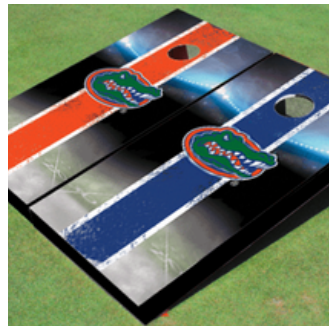

TEAM, MILITARY, & INSTOCK CORNHOLE SETS

CORNHOLE BOARDS SETS COMES WITH 2 CUSTOM CORNHOLE BOARDS THAT ARE ACA REGULATION SIZED (48 INCHES LONG BY 24 INCHES WIDE WITH A 6-INCH DIAMETER HOLE) AND 8 MATCHING DUCK CLOTH BAGS (2 SETS OF 4). THE SET IS FULLY ASSEMBLED SO IT'S READY TO PLAY. MADE IN THE USA OF THE HIGHEST QUALITY MATERIALS AND CRAFTSMANSHIP. PLEASE NOTE THAT OUR SPORTS TEAM AND OFFICIALLY LICENSED BOARDS ARE NOT THE EXACT SAME CONSTRUCTION AS OUR STANDARD CUSTOM CORNHOLE

SOLID ROSEWOOD

ALTERNATING BASKETBALL COURT

ALTERNATING DIAMOND

ALTERNATING SOLID

FIELD LONG STRIPE ALTERNATING

UNITED STATES ARMY ALTERNATING

GO ARMY MATCHING BORDER

GO ARMY SOLID YELLOW

NFL ALTERNATING WOOD LOOK TRIANGLE

WONDERFUL BEACH

CUSTOM CONNECT FOUR & TUMBLE TOWERS & ACCESSORIES

GIANT TUMBLE TOWERS

\$189.99 PER SET

**FULL SET DESIGN
\$20 ADD-ON**

**CUSTOM CARRYING
BAG \$20 ADD-ON**

**CUSTOM DESIGNS &
LOGOS**

GIANT CONNECT FOUR

\$209.99 PER SET

**CUSTOM DESIGNS &
LOGOS**

**CUSTOM CARRYING BAG
\$20 ADD-ON**

**31 INCHES WIDE
BY 2 FEET TALL**

GIANT YARD DICE

69.99 PER SET

**CUSTOM DESIGNS &
LOGOS**