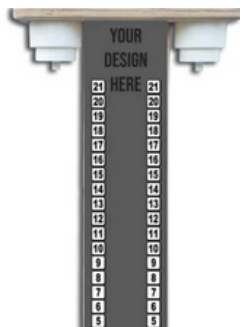

GIANT CONNECT FOUR

\$209.99 PER SET

**CUSTOM DESIGNS &
LOGOS**

**CUSTOM CARRYING BAG
\$20 ADD-ON**

**31 INCHES WIDE
BY 2 FEET TALL**

GIANT YARD DICE

69.99 PER SET

**CUSTOM DESIGNS &
LOGOS**

**CUSTOM CARRYING BAG
\$20 ADD-ON**

**3.5" WOOD
OVERSIZED DICE**

CORNHOLE ACCESSORIES

**CUSTOM BAGS (8 BAGS)
\$100**

**CUSTOM SCOREBOARDS
\$70**

**CORNHOLE
CARRYING BAG \$35**

**LED LIGHTS (20 COLORS)
\$35**