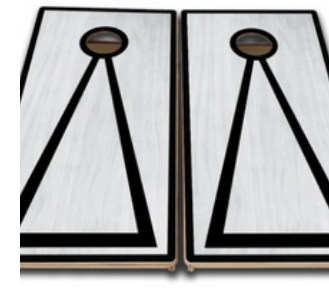

OG SUGAR SKULL DESIGN

FADED BRUSH BURNT FLAG DESIGN

GREY SLAT WOOD DESIGN

EAGLE FLAG DESIGN

ELECTRIC EAGLE DESIGN

BIGFOOT TRIANGLE DESIGN

GREY WASH BLACK HOLE BLACK TRIANGLE DESIGN

EAGLE TRIANGLE DESIGN

THIN RED LINE FLAG DESIGN

WOOD SLAT NAME DESIGN

WOOD EAGLE & FLAG DESIGN OPTIONS

SLANTED FLAG DESIGN

STARS & STRIPES TRIANGLE DESIGN

ANTIQUÉ FLAG DESIGN

LAUREL DESIGN

TN/USA RED FLAG DESIGN

TEAM, MILITARY, & INSTOCK CORNHOLE SETS

CORNHOLE BOARDS SETS COMES WITH 2 CUSTOM CORNHOLE BOARDS THAT ARE ACA REGULATION SIZED (48 INCHES LONG BY 24 INCHES WIDE WITH A 6-INCH DIAMETER HOLE) AND 8 MATCHING DUCK CLOTH BAGS (2 SETS OF 4). THE SET IS FULLY ASSEMBLED SO IT'S READY TO PLAY. MADE IN THE USA OF THE HIGHEST QUALITY MATERIALS AND CRAFTSMANSHIP. PLEASE NOTE THAT OUR SPORTS TEAM AND OFFICIALLY LICENSED BOARDS ARE NOT THE EXACT SAME CONSTRUCTION AS OUR STANDARD CUSTOM CORNHOLE