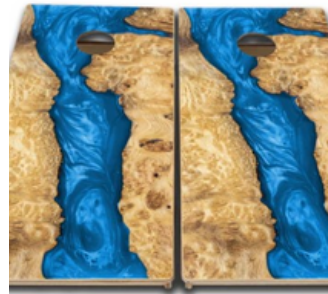

BLUE EPOXY DESIGN