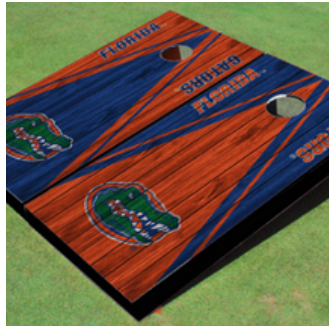

THIN RED LINE FLAG DESIGN

WOOD SLAT NAME DESIGN

WOOD EAGLE & FLAG DESIGN OPTIONS

SLANTED FLAG DESIGN

STARS & STRIPES TRIANGLE DESIGN

ANTIQUÉ FLAG DESIGN

LAUREL DESIGN

TN/USA RED FLAG DESIGN

TEAM, MILITARY, & INSTOCK CORNHOLE SETS

CORNHOLE BOARDS SETS COMES WITH 2 CUSTOM CORNHOLE BOARDS THAT ARE ACA REGULATION SIZED (48 INCHES LONG BY 24 INCHES WIDE WITH A 6-INCH DIAMETER HOLE) AND 8 MATCHING DUCK CLOTH BAGS (2 SETS OF 4). THE SET IS FULLY ASSEMBLED SO IT'S READY TO PLAY. MADE IN THE USA OF THE HIGHEST QUALITY MATERIALS AND CRAFTSMANSHIP. PLEASE NOTE THAT OUR SPORTS TEAM AND OFFICIALLY LICENSED BOARDS ARE NOT THE EXACT SAME CONSTRUCTION AS OUR STANDARD CUSTOM CORNHOLE

ALL SPORTS BOARDS AND BE MIXED AND MATCHED WITH DESIGN TYPES AND EVEN OTHER TEAMS!

ALTERNATING LONG STRIPE

ALTERNATING LONG STRIPE

ALTERNATING BORDER

ALTERNATING TRIANGLE

ALTERNATING WOOD LOOK TRIANGLE

ROSEWOOD ALTERNATING BORDER

SOLID ROSEWOOD

ALTERNATING BASKETBALL COURT

ALTERNATING DIAMOND

ALTERNATING SOLID

FIELD LONG STRIPE ALTERNATING

UNITED STATES ARMY ALTERNATING

GO ARMY MATCHING BORDER

GO ARMY SOLID YELLOW