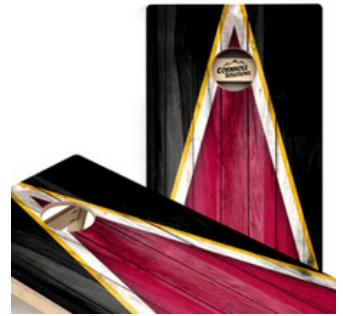

TRIANGLE DESIGNS
MULTIPLE COLORS